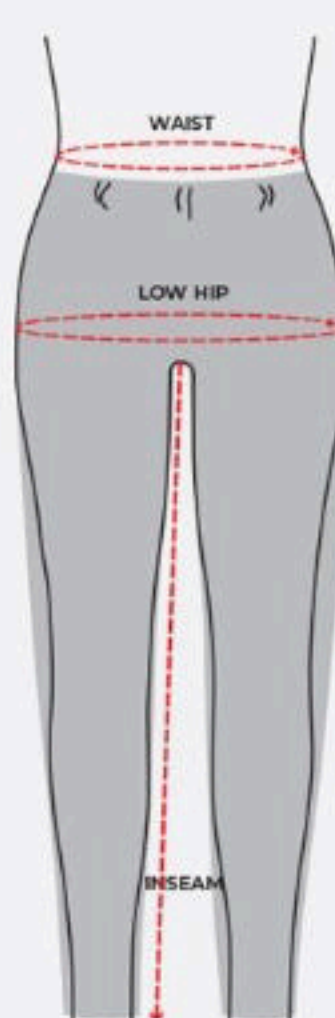

## Womens's Pants Alpha Sizing in Centimeters

Size	Waist Centimeters	Hip Centimeters	Inseam Centimeters
XXS	56/61	79/84	79
XS	61/66	84/89	79
S	69/74	91/97	79
M	76/81	99/104	79
L	86/91	109/114	79
XL	97/102	119/124	79
2XL	107/112	130/135	79
3XL	117/122	140/145	79
4XL	127/132	150/155	79
5XL	137/142	160/165	79

## Womens's Pants Numeric Sizing in Inches

Size	Waist Inches	Hip Inches	Inseam Inches
00	24.5	33.5	28.75
0	25.5	34.5	29
2	26.5	35.5	29.25
4	27.5	36.5	29.5
6	28.5	37.5	29.75
8	29.5	38.5	30
10	30.5	39.5	30.25
12	32	41	30.5
14	34	43	30.75
16	36	45	31
18	38	47	31
20	40	49	31

## Womens's Pants Numeric Sizing in Centimeters

Size	Waist Centimeters	Hip Centimeters	Inseam Centimeters
00	62.23	85.09	73
0	64.77	87.63	73.7
2	67.31	90.17	74.3
4	69.85	92.71	74.9
6	72.39	95.25	75.6
8	74.93	97.79	76.2
10	77.47	100.33	76.8
12	81	104	77.5
14	86.36	109.22	78.1
16	91.44	114.3	78.8
18	96.52	119.38	78.8
20	101.6	124.46	78.8

#### Slim Fit

Conforms to the body, figure defining

MF