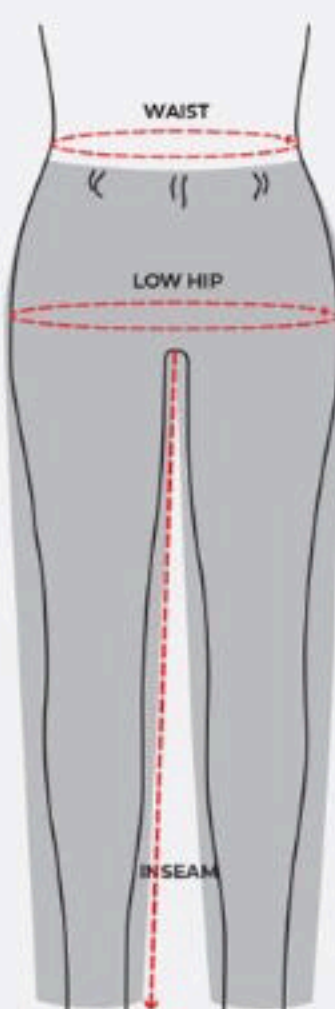

Modern Fit

Moderate fit, Slightly relaxed